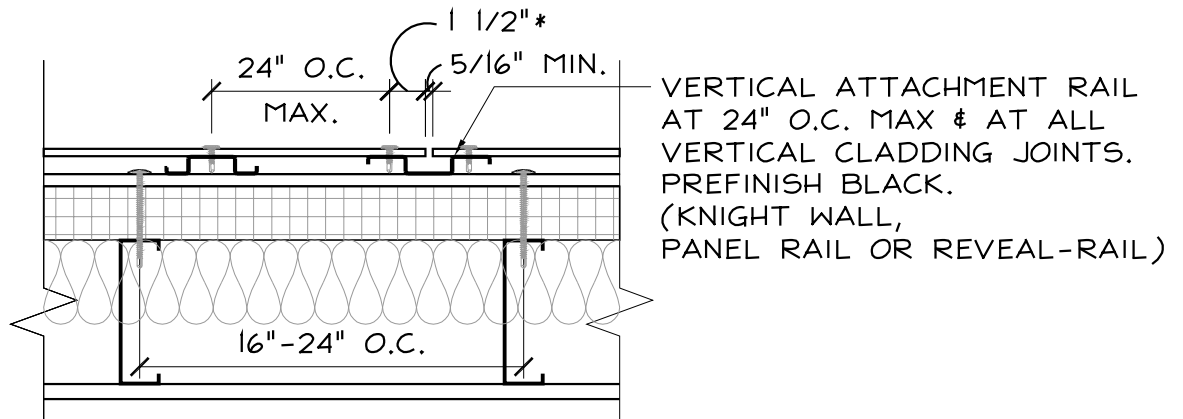

TYPICAL PHENOLIC (HPL) WALL ASSEMBLY

SCALE: 1 1/2" = 1'-0"

(SECTION DETAIL)

TYPICAL PHENOLIC (HPL) WALL ASSEMBLY

SCALE: 1 1/2" = 1'-0"

(PLAN DETAIL)