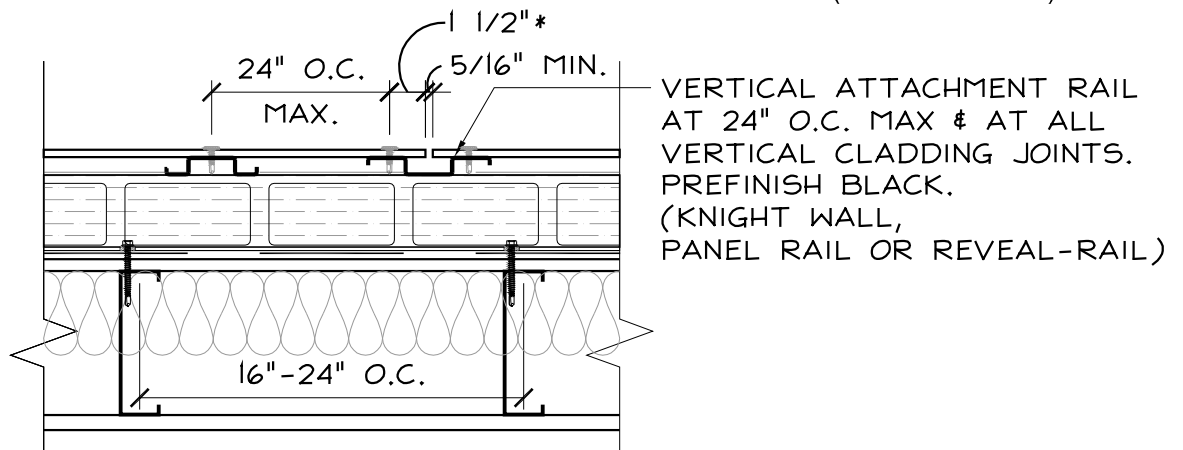

TYPICAL PHENOLIC (HPL) WALL ASSEMBLY

SCALE: 1 1/2" = 1'-0"

(SECTION DETAIL)

TYPICAL PHENOLIC (HPL) WALL ASSEMBLY

SCALE: 1 1/2" = 1'-0"

(PLAN DETAIL)